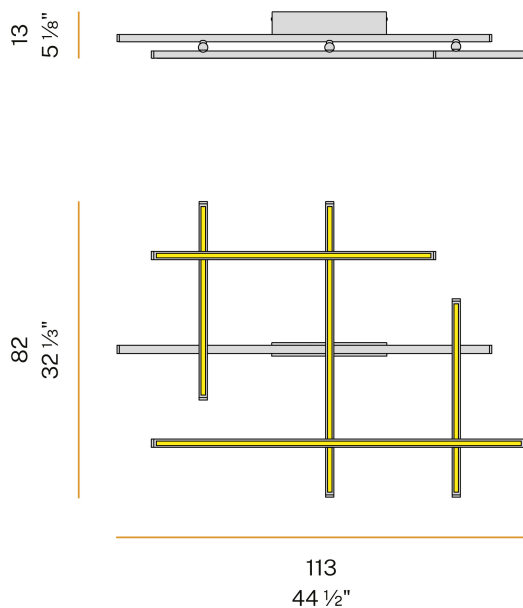

### Data sheet

CODE	P02919.115.0502
SYSTEM POWER CONSUMPTION	71W
EFFICACY	33.18lm/W
LIGHT SOURCE	LED
LIGHT SOURCE LIFETIME	L70 (B10) 60.000h
COLOUR TEMPERATURE	2700K Ra>90
LIGHT DISTRIBUTION	diffused
POWER SUPPLY	220-240V AC
FREQUENCY	50/60Hz
ELECTRICAL CONFIGURATION	dimmable (DALI/Push DIM)
DRIVER	integrated included
NOMINAL LUMINOUS FLUX	8316lm
LUMEN OUTPUT	2356lm
EFFICIENCY	28.3%
WEIGHT	2,97 Kg
PROTECTION DEGREE	IP20
COLOUR TOLLERANCES	SDCM 3
PACKING DIMENSIONS (CM)	87,0 x 118,0 x 14,0

### Technical drawing

### Polar diagram